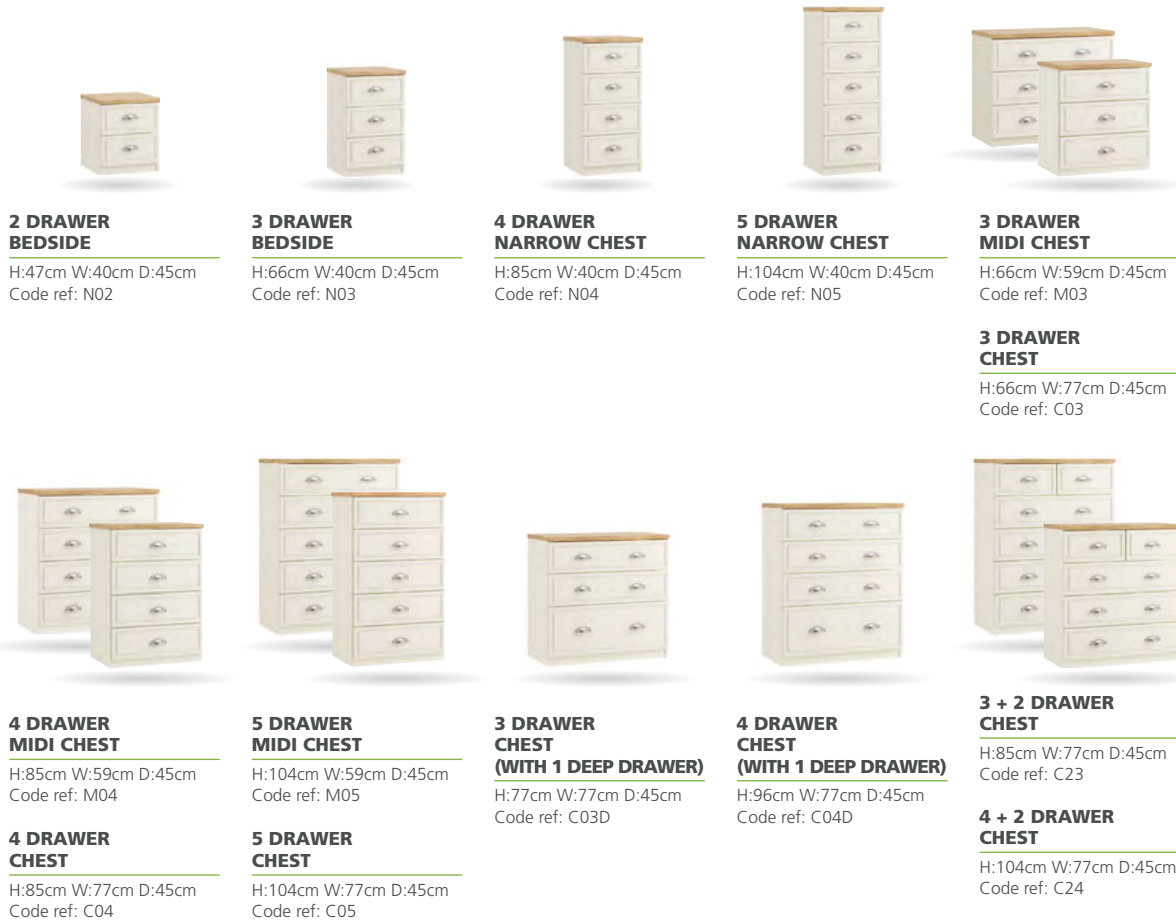

MAYSONS
WE DESIGN DREAMS

White and Oak
Victoria

The Vittoria Collection

The Vittoria Collection is beautifully crafted bedroom furniture. The collection has a classic style with contemporary touches making a stunning impression in your bedroom. The Vittoria collection will radiate an air of peace and tranquillity into the modern lifestyle. This unique collection has been designed with Satin chrome finished cup handles on the drawers to enhance its timeless appeal.

COLOUR OPTIONS

White

Ivory

Cashmere

HANDLE DETAIL

2 DRAWER BEDSIDE
H:47cm W:40cm D:45cm
Code ref: N02

3 DRAWER BEDSIDE
H:66cm W:40cm D:45cm
Code ref: N03

4 DRAWER NARROW CHEST
H:85cm W:40cm D:45cm
Code ref: N04

4 + 2 DRAWER CHEST
H:104cm W:77cm D:45cm
Code ref: C24

6 DRAWER TWIN CHEST
H:77cm W:115cm D:45cm
Code ref: T06D

8 DRAWER TWIN CHEST
H:96cm W:115cm D:45cm
Code ref: T08D

SINGLE DRESSING TABLE
H:77cm W:102cm D:45cm
Code ref: V03

DOUBLE DRESSING TABLE
H:77cm W:127cm D:45cm
Code ref: V06

VANITY
H:195cm W:39cm D:56cm
Code ref: V01

SINGLE TALL ROBE
H:195cm W:39cm D:56cm
Code ref: R01

DOUBLE TALL ROBE
H:195cm W:76cm D:56cm
Code ref: R02